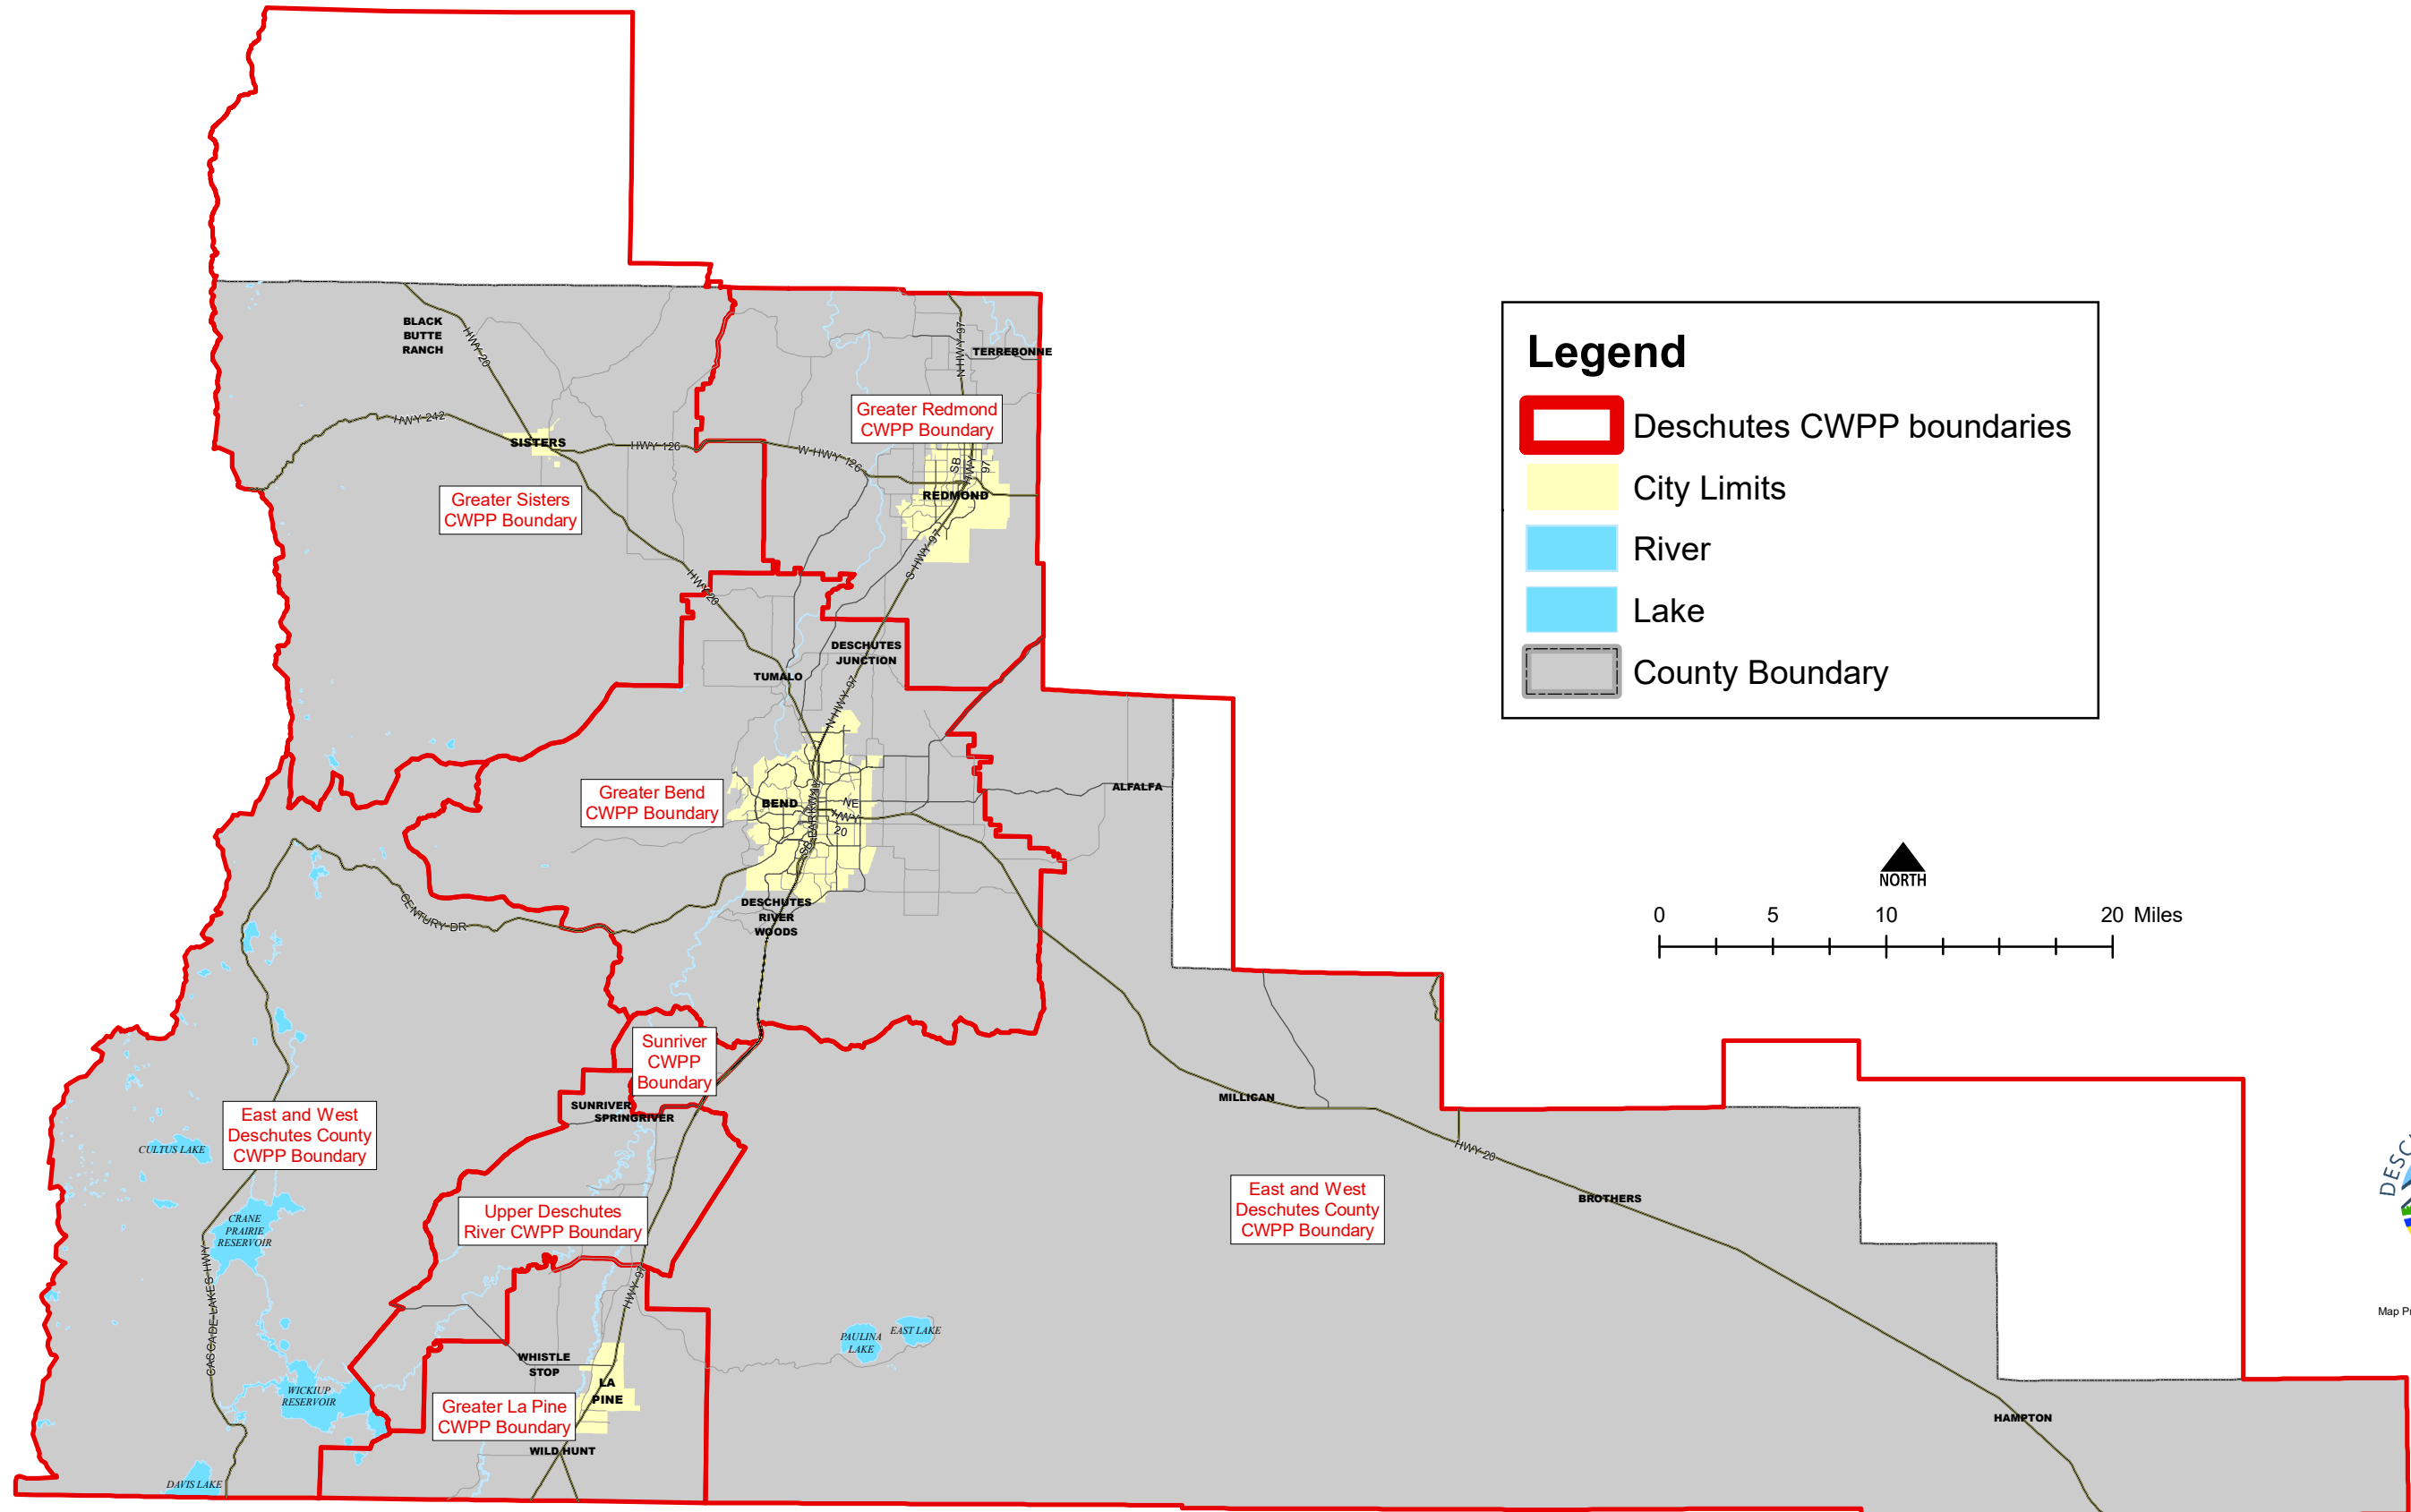

DESCHUTES COUNTY COMMUNITY WILDFIRE PROTECTION PLAN BOUNDARIES

Legend

- Deschutes CWPP boundaries
- City Limits
- River
- Lake
- County Boundary

Map Prepared by Deschutes County
Forestry
61150 SE 27th Street
Bend, OR 97702
541-322-7117